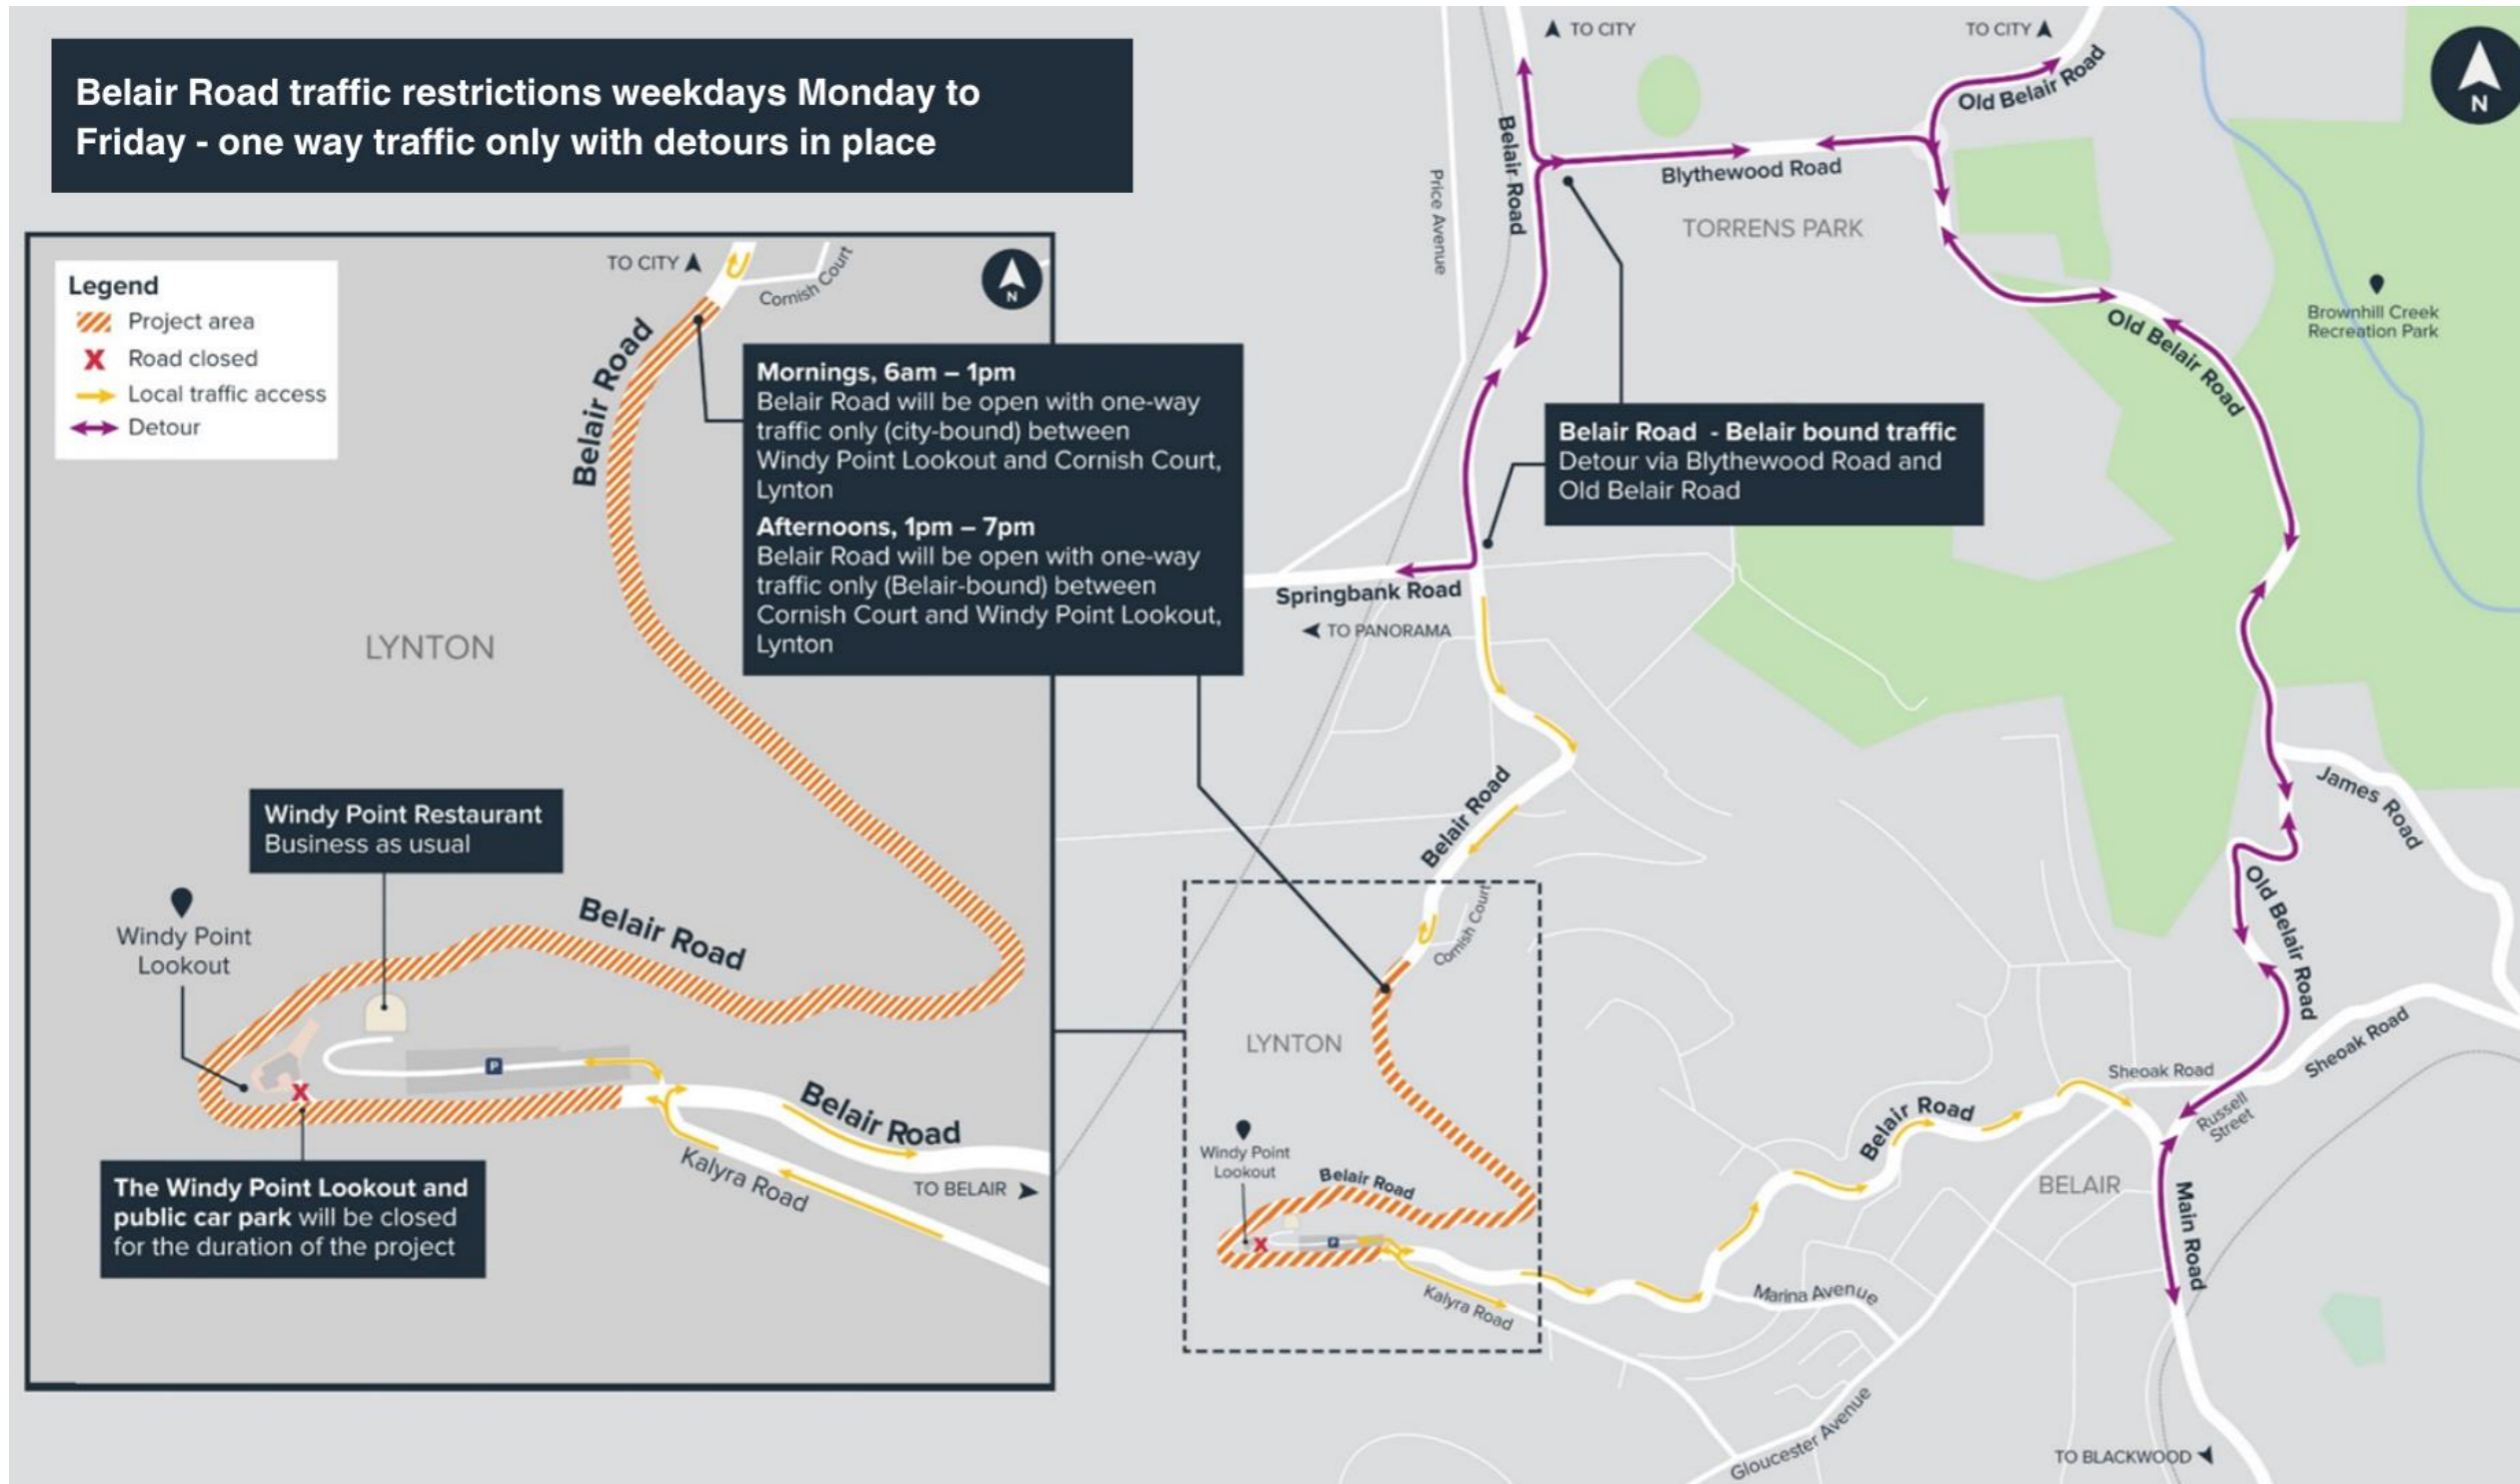

Belair Road retaining walls maintenance works

Detour Maps

Belair Road traffic restrictions weeknights Sunday to Thursday 7pm – 6am - Belair Road closed with detours in place