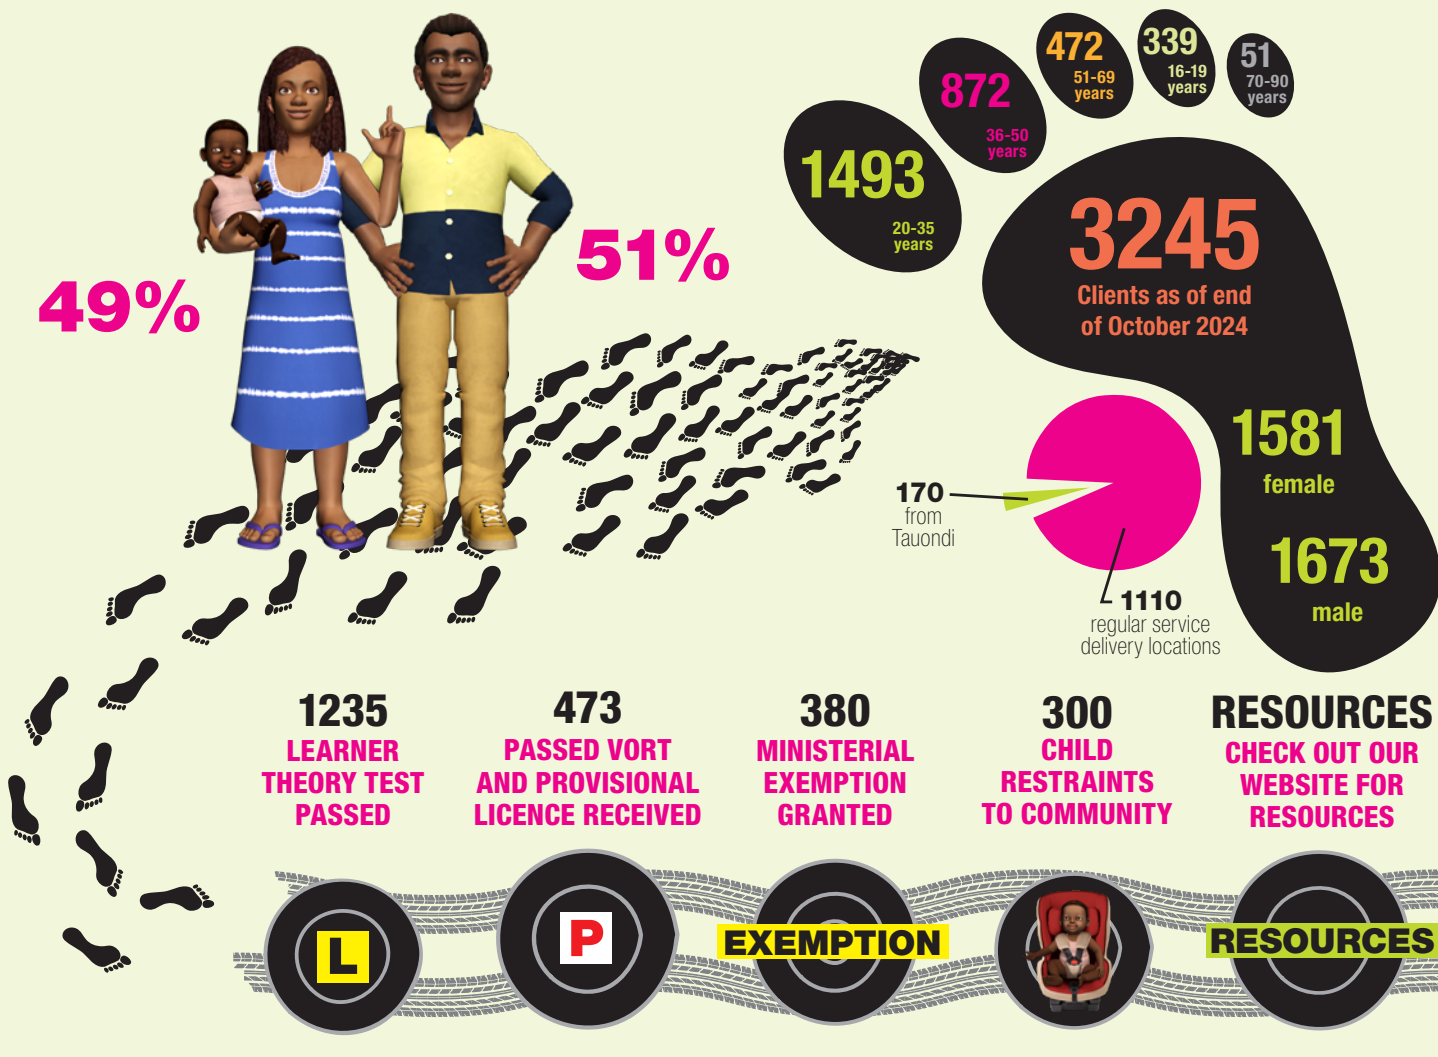

HOW'S IT TRACKING?

2024 SNAPSHOT					CURRENT COMMUNITIES Pipalyatjara, Kanpi, Amata, Pukatja, Kenmore Park, Fregon, Mimili, Indulkana, Oodnadatta, Coober Pedy, Oak Valley, Yalata, Ceduna, Marree, Copley, Leigh Creek, Nepabunna, Iga Warta
	TEAM MEMBERS 6	DRIVING INSTRUCTORS 8	TRAINING VEHICLES 6	TEAM VISITS 34	

FOR MORE INFORMATION ABOUT ON THE RIGHT TRACK REMOTE, VISIT www.facebook.com/OntheRightTrackRemote

OTRT: 1800 768 675 Email: dit.ontherighttrack.sa.gov.au

Government of South Australia
Department for Infrastructure and Transport