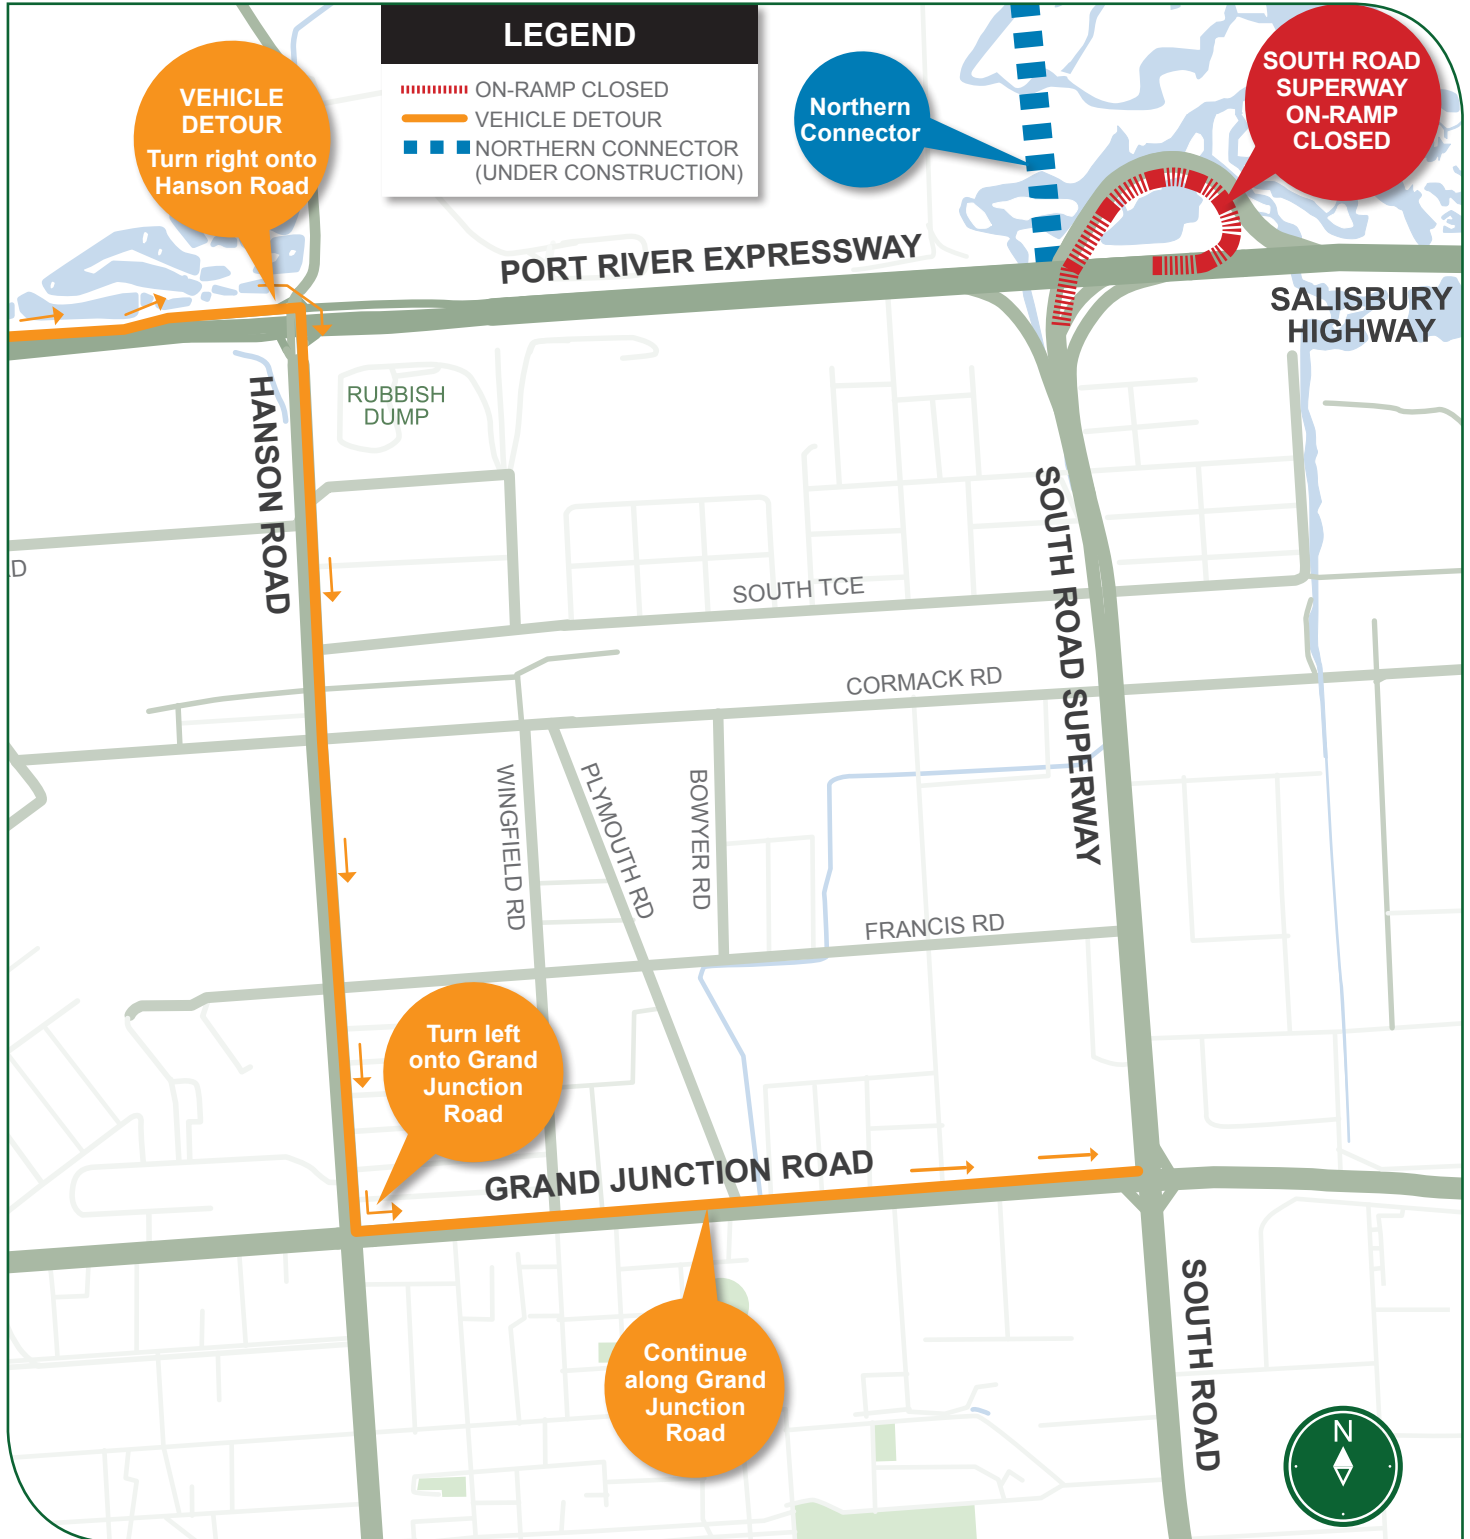

South Road Superway on-ramp closure

Detour option

For further information
Visit: dpti.sa.gov.au/northernconnector
Email: northernconnector@lendlease.com
Call: 1300 916 221