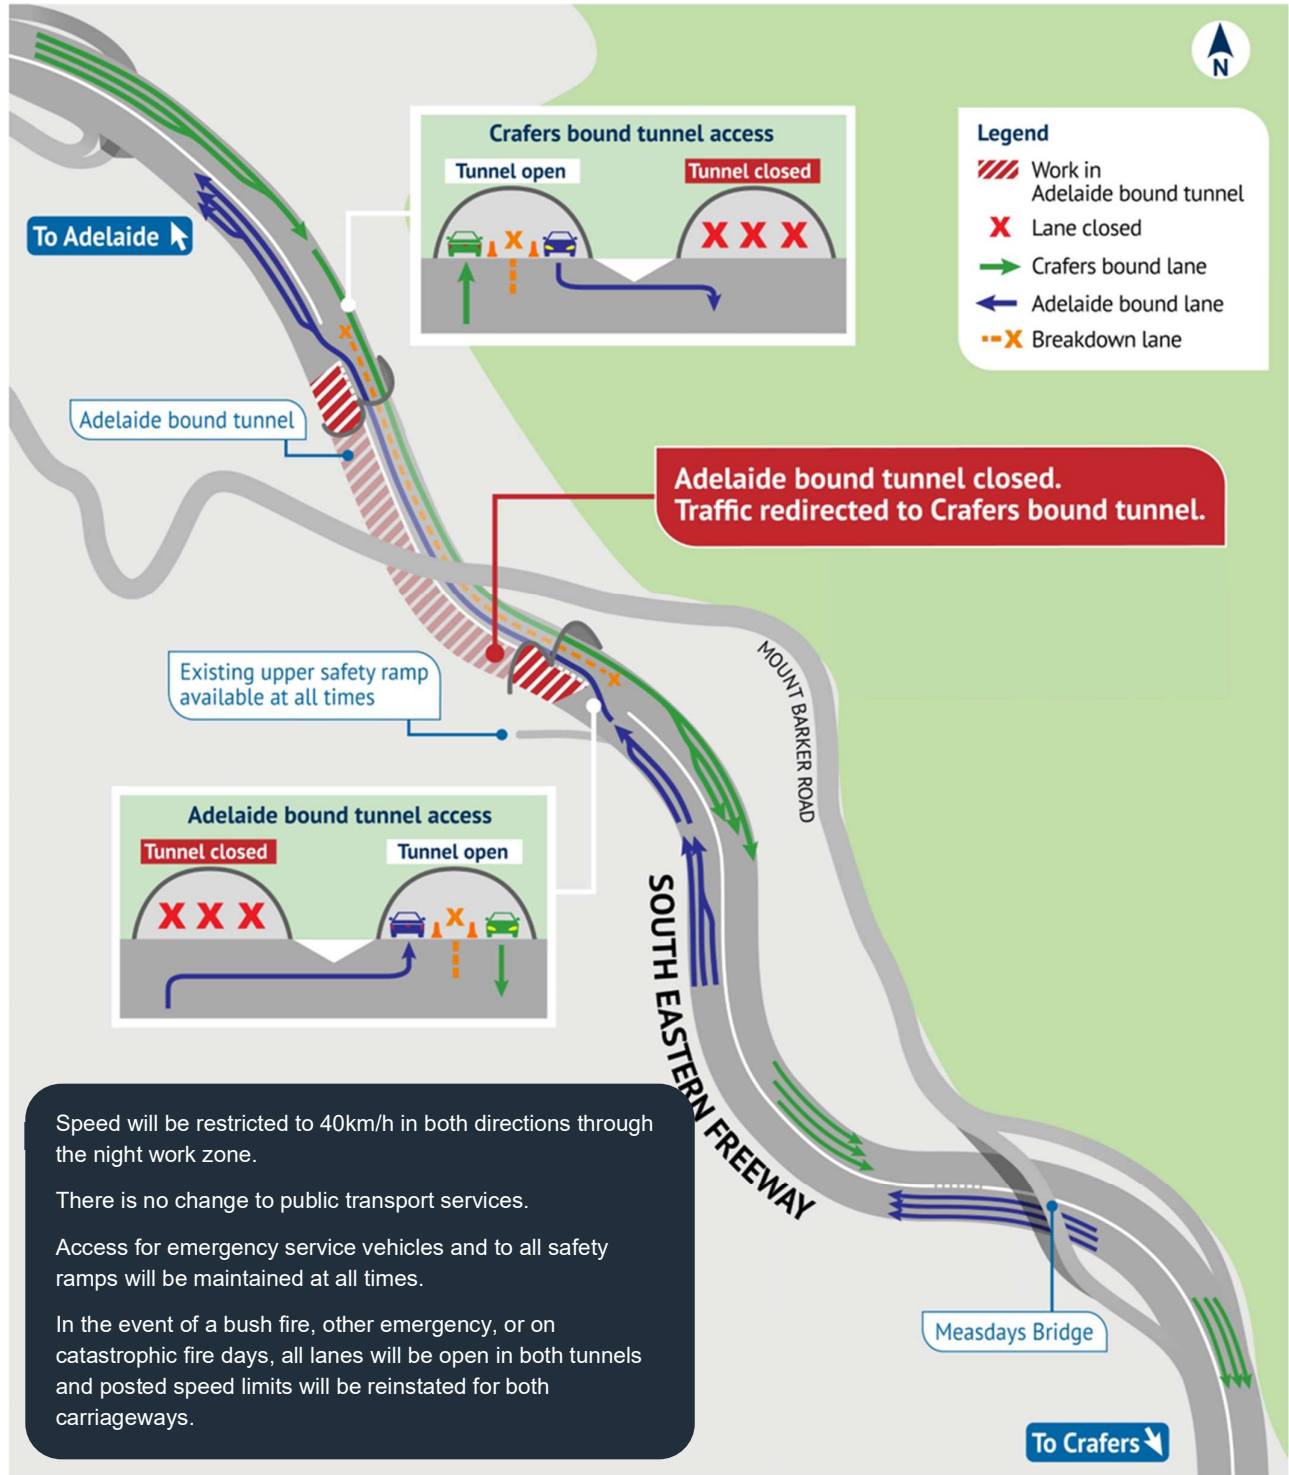

Heysen Tunnels, Crafers bound: Night works January 2024 restrictions

In January 2024, from 7pm to 6am, seven days a week, the Crafers bound tunnel will have traffic in both directions, via contraflow, and speeds will be restricted to 40km/h.