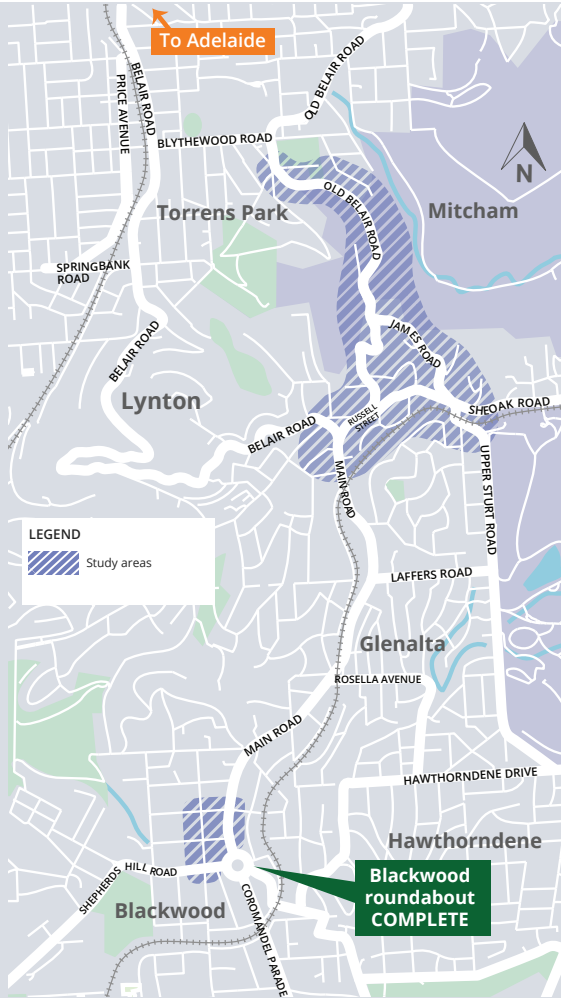

Mitcham Hills Planning Study

For more information and to provide feedback, comments or register your interest for project updates:

- 📞 1300 794 880
- ✉️ dpti.communityrelations@sa.gov.au
- 🌐 www.dpti.sa.gov.au/mitchamhills