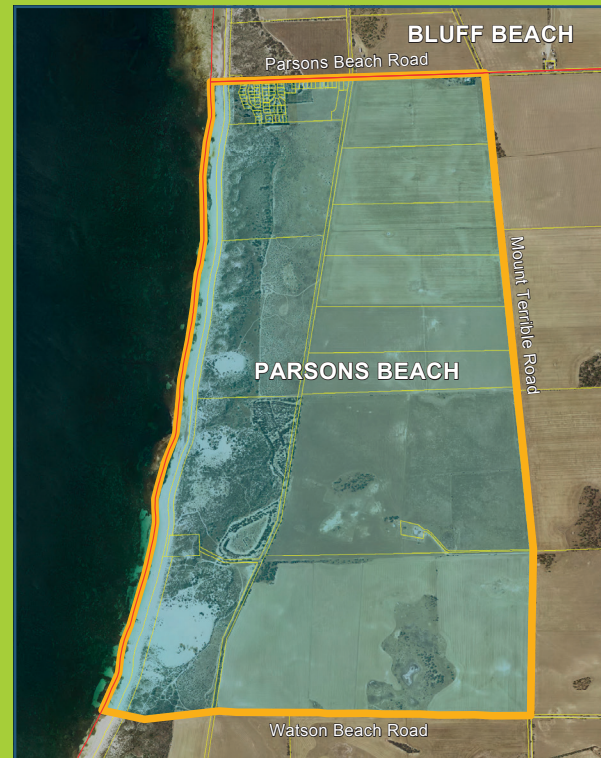

Welcome to the NEW locality of **PARSONS BEACH**

What will be done for me?

The Surveyor General through the Geographical Names Unit will update location and address details for the following organisations:

- ☐ Australia Post
- ☐ SA Police
- ☐ SA Ambulance
- ☐ Metropolitan Fire Service
- ☐ Country Fire Service
- ☐ Government suburb and post code database
- ☐ Land's Title Office
- ☐ Location service providers

The Yorke Peninsula Council will update their database for rates and other council related correspondence.

Welcome to the NEW locality of **PARSONS BEACH**

For more information visit
dpti.sa.gov.au/parsonsbeach

Welcome to the NEW locality of **PARSONS BEACH**

Welcome to the new locality of Parsons Beach

From Tuesday 5 September, residents living in the settlement of Parsons Beach within Minlaton, will have their own locality name.

This means your address may need to be changed. The South Australian Government are here to help.