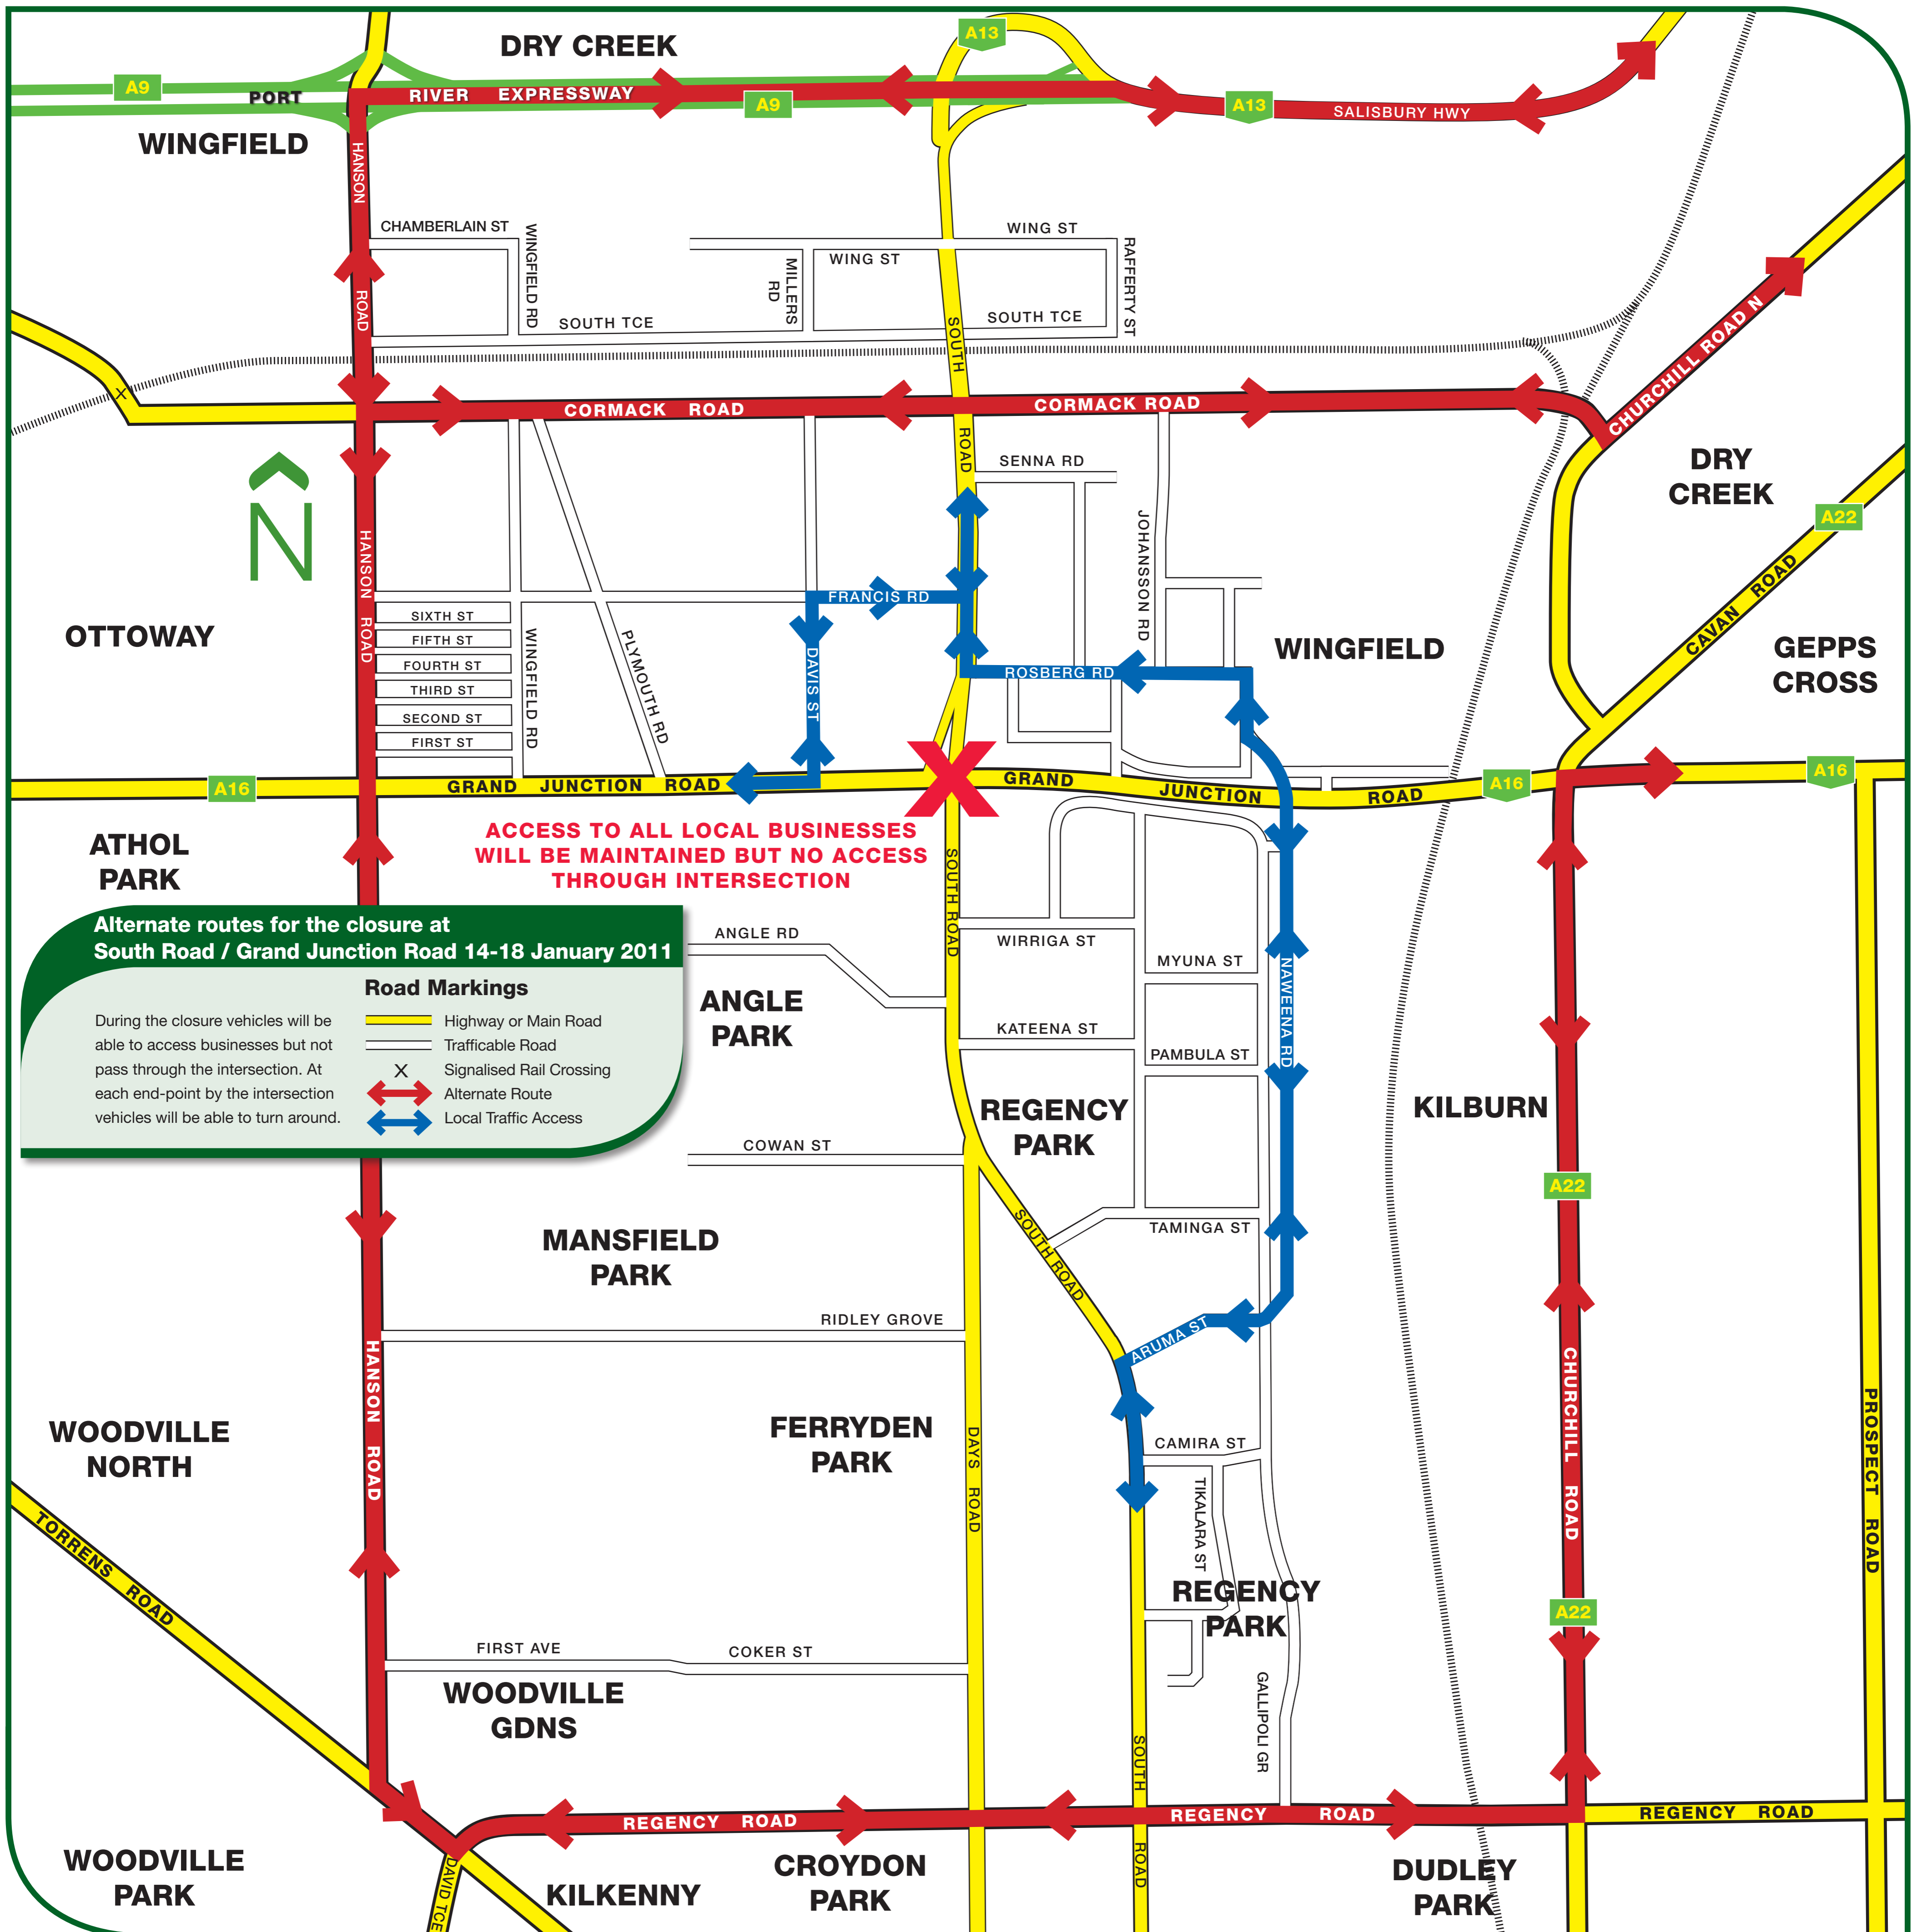

DELIVERING OUR TRANSPORT FUTURE NOW

north-south corridor

south road superway

All enquiries: 1300 638 789 Visit: www.infrastructure.sa.gov.au

Nation Building Program

Government of South Australia
Department for Transport, Energy and Infrastructure